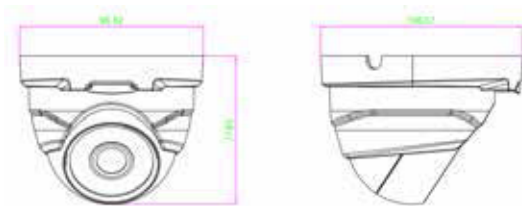

## Key features

- ☑ 1/2.9" Sony Progressive Scan CMOS
- ☑ 3.6mm/6mm/8mm/12mm Optional
- ☑ Full HD 1080P
- ☑ Video Transmission 300m
- ☑ IR Range 15m
- ☑ 2DDNR,dWDR,ICR
- ☑ Support AHD/TVI/CVI/CVBS Hybrid Output
- ☑ IP66

## Dimension